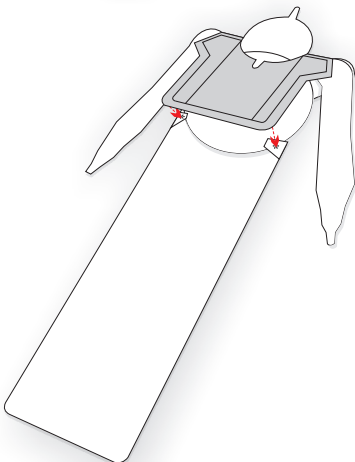

Fight
CAL BOT 1 Adjustable Calendar in Bookmarker

1. TRACK DOTTED LINE - - - - - FOR FOLDING DOWN. \wedge
2. TRACK DOTTED LINE - - - - - FOR FOLDING UP. \vee
3. CUT THE OUTER SOLID LINES AND CUT-OUT AREAS
4. GLUE AREAS AND ATTACH THEM TOGETHER.